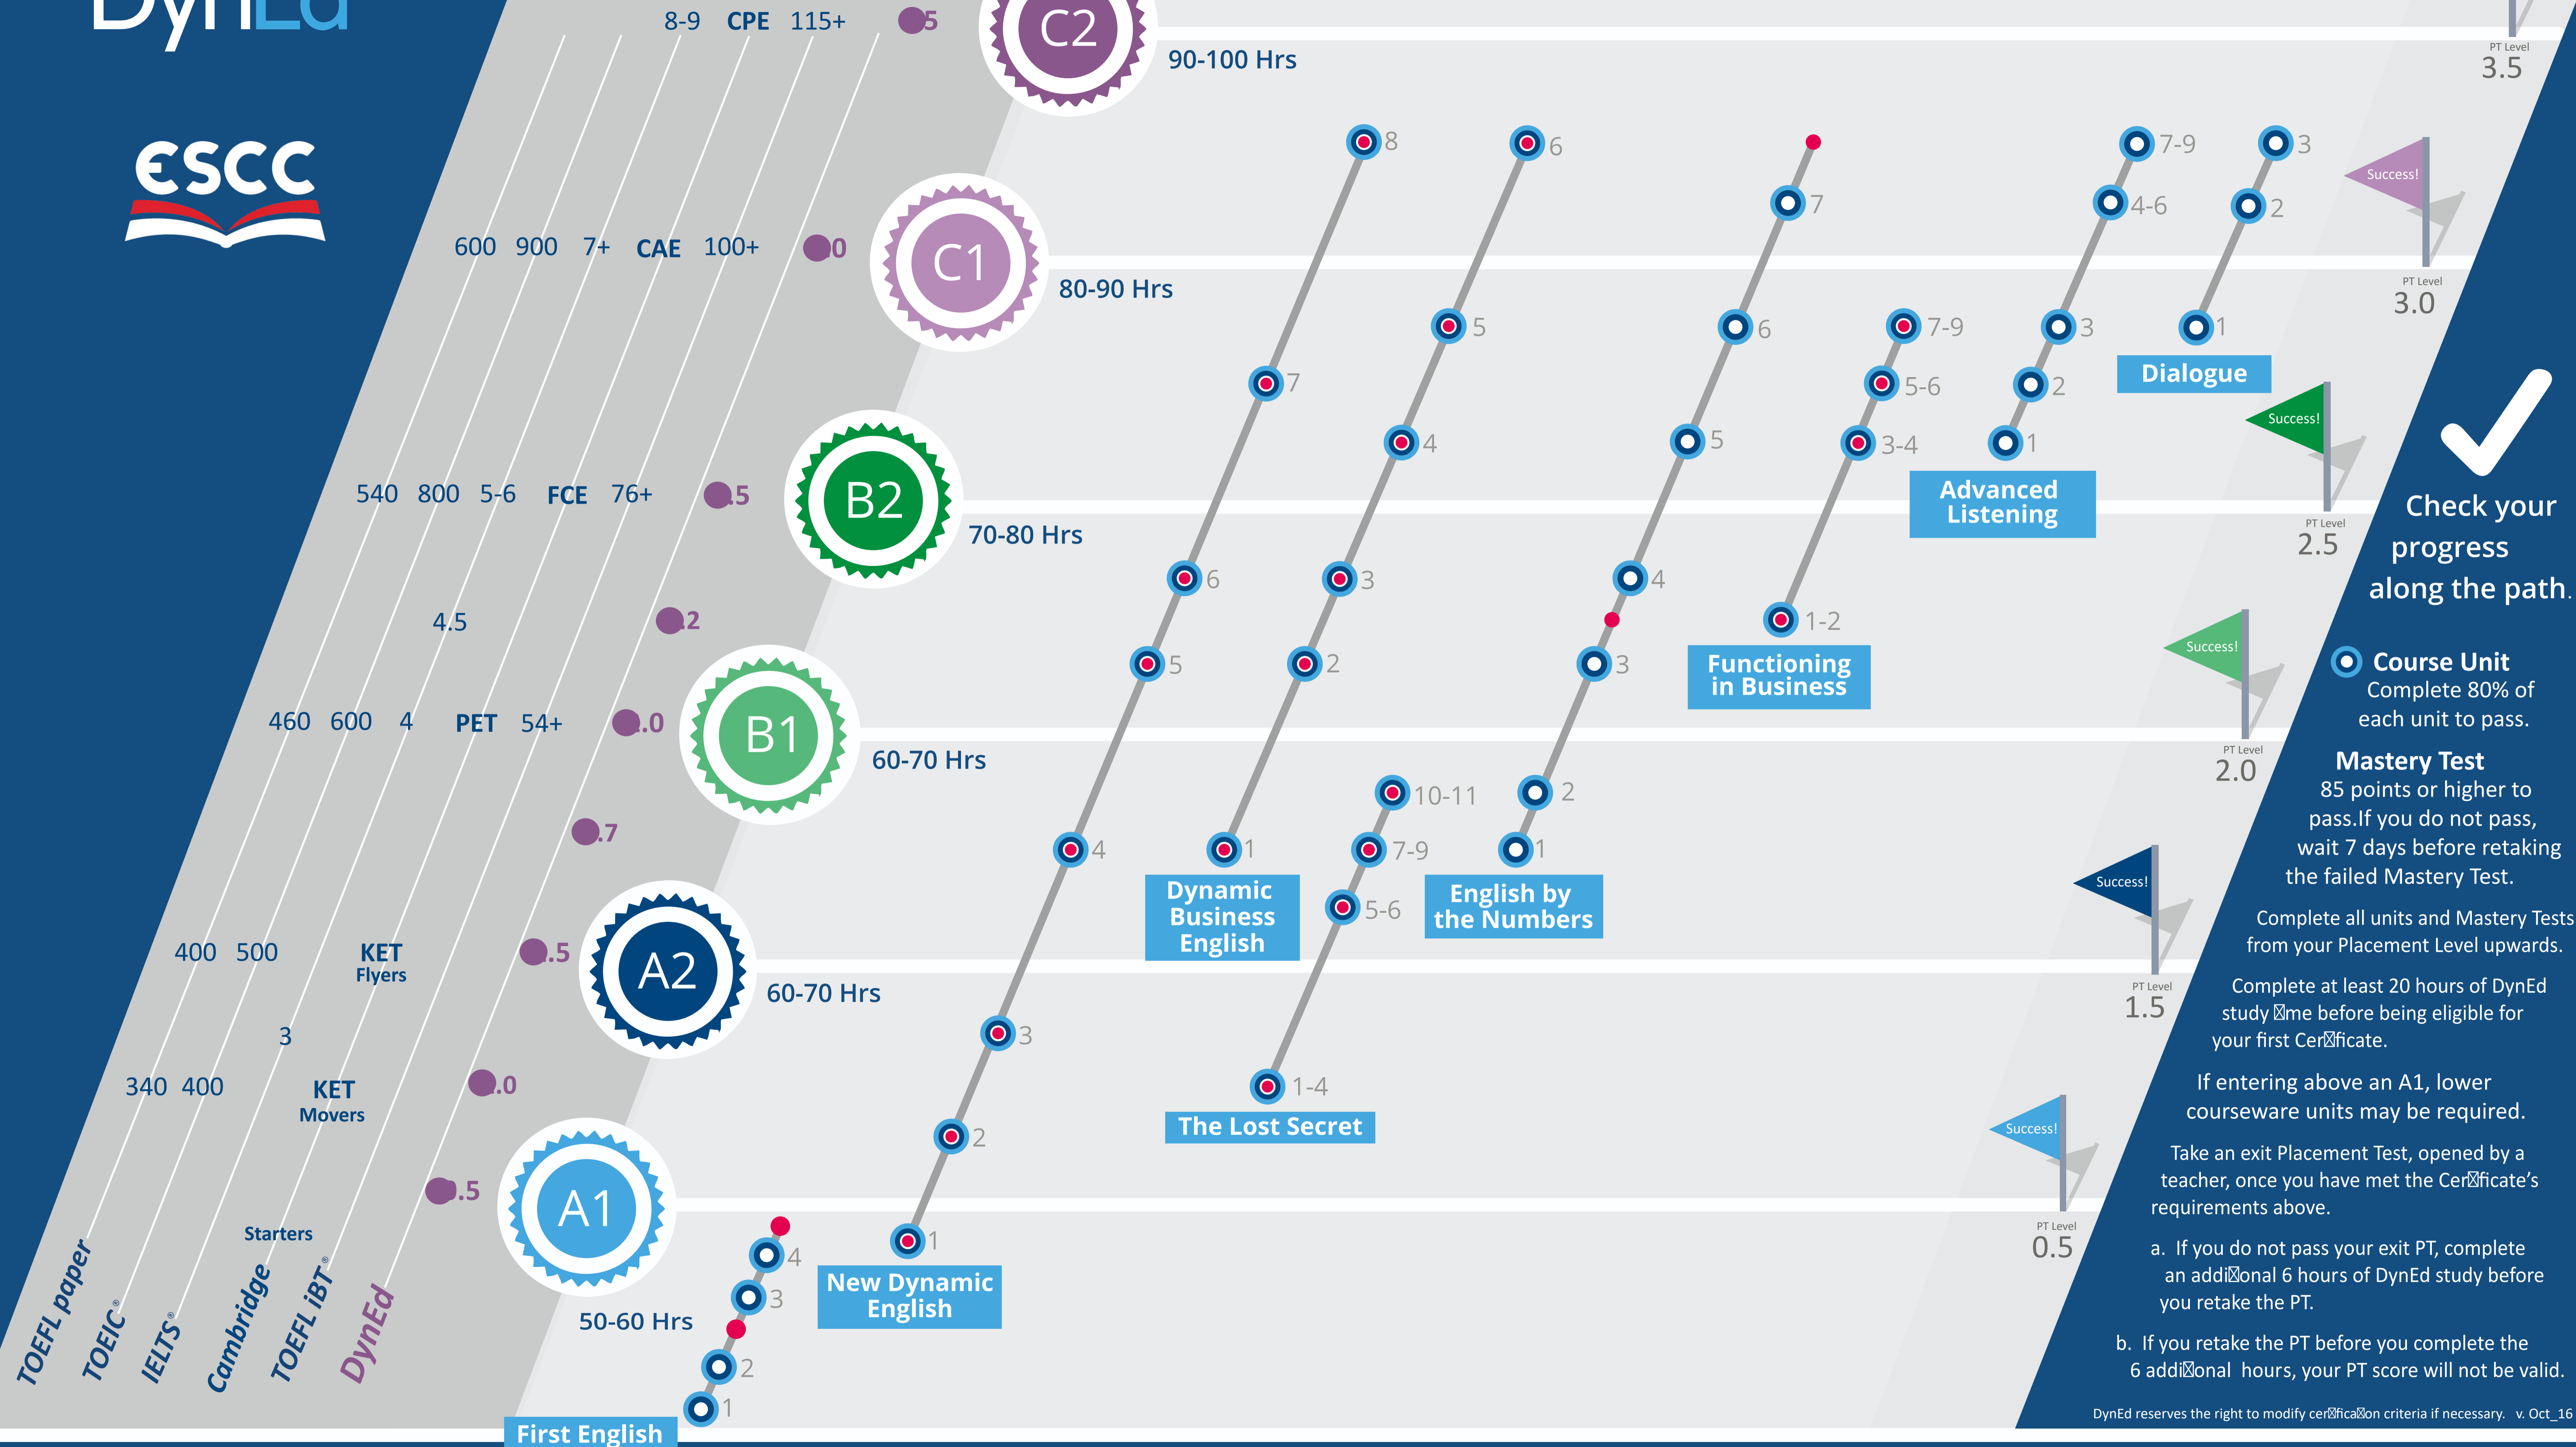

Exam Correlations

DynEd Pro English Certification

Check your progress along the path.

Course Unit
Complete 80% of each unit to pass.

Mastery Test
85 points or higher to pass. If you do not pass, wait 7 days before retaking the failed Mastery Test.

Complete all units and Mastery Tests from your Placement Level upwards.

Complete at least 20 hours of DynEd study time before being eligible for your first Certificate.

If entering above an A1, lower courseware units may be required.

Take an exit Placement Test, opened by a teacher, once you have met the Certificate's requirements above.

a. If you do not pass your exit PT, complete an additional 6 hours of DynEd study before you retake the PT.

b. If you retake the PT before you complete the 6 additional hours, your PT score will not be valid.

DynEd reserves the right to modify certification criteria if necessary. v. Oct_16